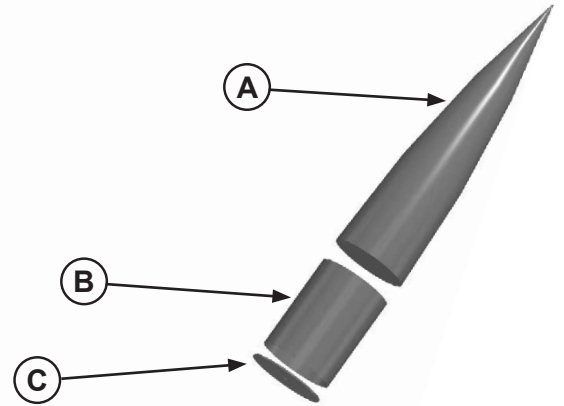

5.5" All Fiberglass Cluster Trinity

- A) 5.5" Filament Wound 4:1 Ogive Nose Cone
- B) Nose Cone Coupler
- C) Nose Cone Bulk Plate
- D) 5.5" x 25" FG Payload Tube
- E) 5.5" x 12" FG Coupler
- F) 5.5" AF Bulk Plates (2) & CP Bulk Plates (2)
- G) 5.5" x 24" FG Slotted Fin Can
- H) 1/8" Fins (3)
- I) 5.5" x 1" Switch Band
- J) 5.5" x 54mm x 3x29mm Centering Rings (2)
- K) 54mm x 12" MMT (1)
- L) 29mm x 12" MMT (3)

Specifications:

Diameter: 5.5
Length: 72"
Weight: 14 lbs
Motor Mount: 54mm / 29mm
Fins: 3 each 1/8" G10

23016 Del Lago, Unit C
Laguna Hills, CA 92653
949.547.8847

www.madcowrocketry.com
support@madcowrocketry.com
©2017 MadCow Rocketry™