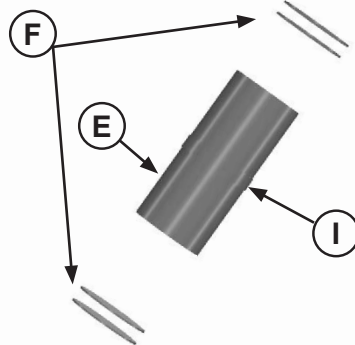

5.5" All Fiberglass Cluster Trinity

- A) 5.5" Filament Wound 4:1 Ogive Nose Cone
- B) Nose Cone Coupler
- C) Nose Cone Bulk Plate
- D) 5.5" x 25" FG Payload Tube
- E) 5.5" x 12" FG Coupler
- F) 5.5" AF Bulk Plates (2) & CP Bulk Plates (2)
- G) 5.5" x 24" FG Slotted Fin Can
- H) 1/8" Fins (3)
- I) 5.5" x 1" Switch Band
- J) 5.5" x 54mm x 3x29mm Centering Rings (2)
- K) 54mm x 12" MMT (1)
- L) 29mm x 12" MMT (3)

Specifications:

Diameter: 5.5
Length: 72"
Weight: 14 lbs
Motor Mount: 54mm / 29mm
Fins: 3 each 1/8" G10

23016 Del Lago, Unit C
Laguna Hills, CA 92653
949.547.8847

www.madcowrocketry.com
support@madcowrocketry.com
©2017 MadCow Rocketry™