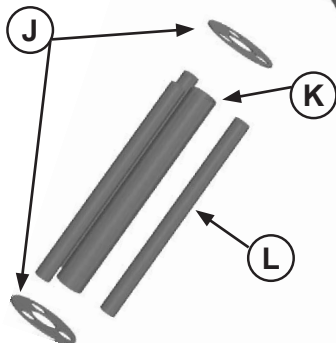

5.5" All Fiberglass Cluster Trinity

- A) 5.5" Filament Wound 4:1 Ogive Nose Cone
- B) Nose Cone Coupler
- C) Nose Cone Bulk Plate
- D) 5.5" x 25" FG Payload Tube
- E) 5.5" x 12" FG Coupler
- F) 5.5" AF Bulk Plates (2) & CP Bulk Plates (2)
- G) 5.5" x 24" FG Slotted Fin Can
- H) 1/8" Fins (3)
- I) 5.5" x 1" Switch Band
- J) 5.5" x 54mm x 3x29mm Centering Rings (2)
- K) 54mm x 12" MMT (1)
- L) 29mm x 12" MMT (3)

Specifications:

Diameter: 5.5
Length: 72"
Weight: 14 lbs
Motor Mount: 54mm / 29mm
Fins: 3 each 1/8" G10

23016 Del Lago, Unit C
Laguna Hills, CA 92653
949.547.8847

www.madcowrocketry.com
support@madcowrocketry.com
©2017 MadCow Rocketry™