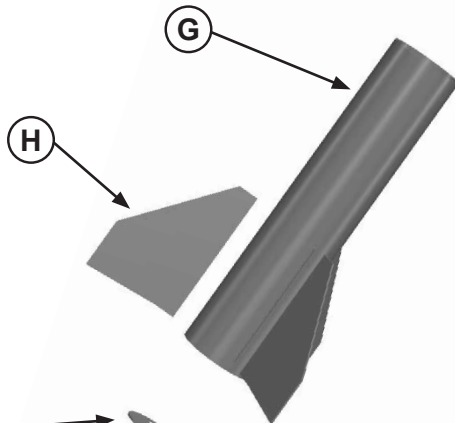

5.5" All Fiberglass Cluster Trinity

- A) 5.5" Filament Wound 4:1 Ogive Nose Cone
- B) Nose Cone Coupler
- C) Nose Cone Bulk Plate
- D) 5.5" x 25" FG Payload Tube
- E) 5.5" x 12" FG Coupler
- F) 5.5" AF Bulk Plates (2) & CP Bulk Plates (2)
- G) 5.5" x 24" FG Slotted Fin Can
- H) 1/8" Fins (3)
- I) 5.5" x 1" Switch Band
- J) 5.5" x 54mm x 3x29mm Centering Rings (2)
- K) 54mm x 12" MMT (1)
- L) 29mm x 12" MMT (3)

Specifications:

Diameter: 5.5
Length: 72"
Weight: 14 lbs
Motor Mount: 54mm / 29mm
Fins: 3 each 1/8" G10

23016 Del Lago, Unit C
Laguna Hills, CA 92653
949.547.8847

www.madcowrocketry.com
support@madcowrocketry.com
©2017 MadCow Rocketry™